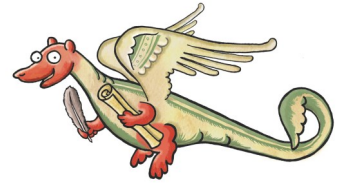

## Glorious Green Men Gallery

Green Men (and Women) are symbols of spring-time and new life. They are faces surrounded by greenery and often have branches growing from their mouths to represent the word of God growing and spreading.